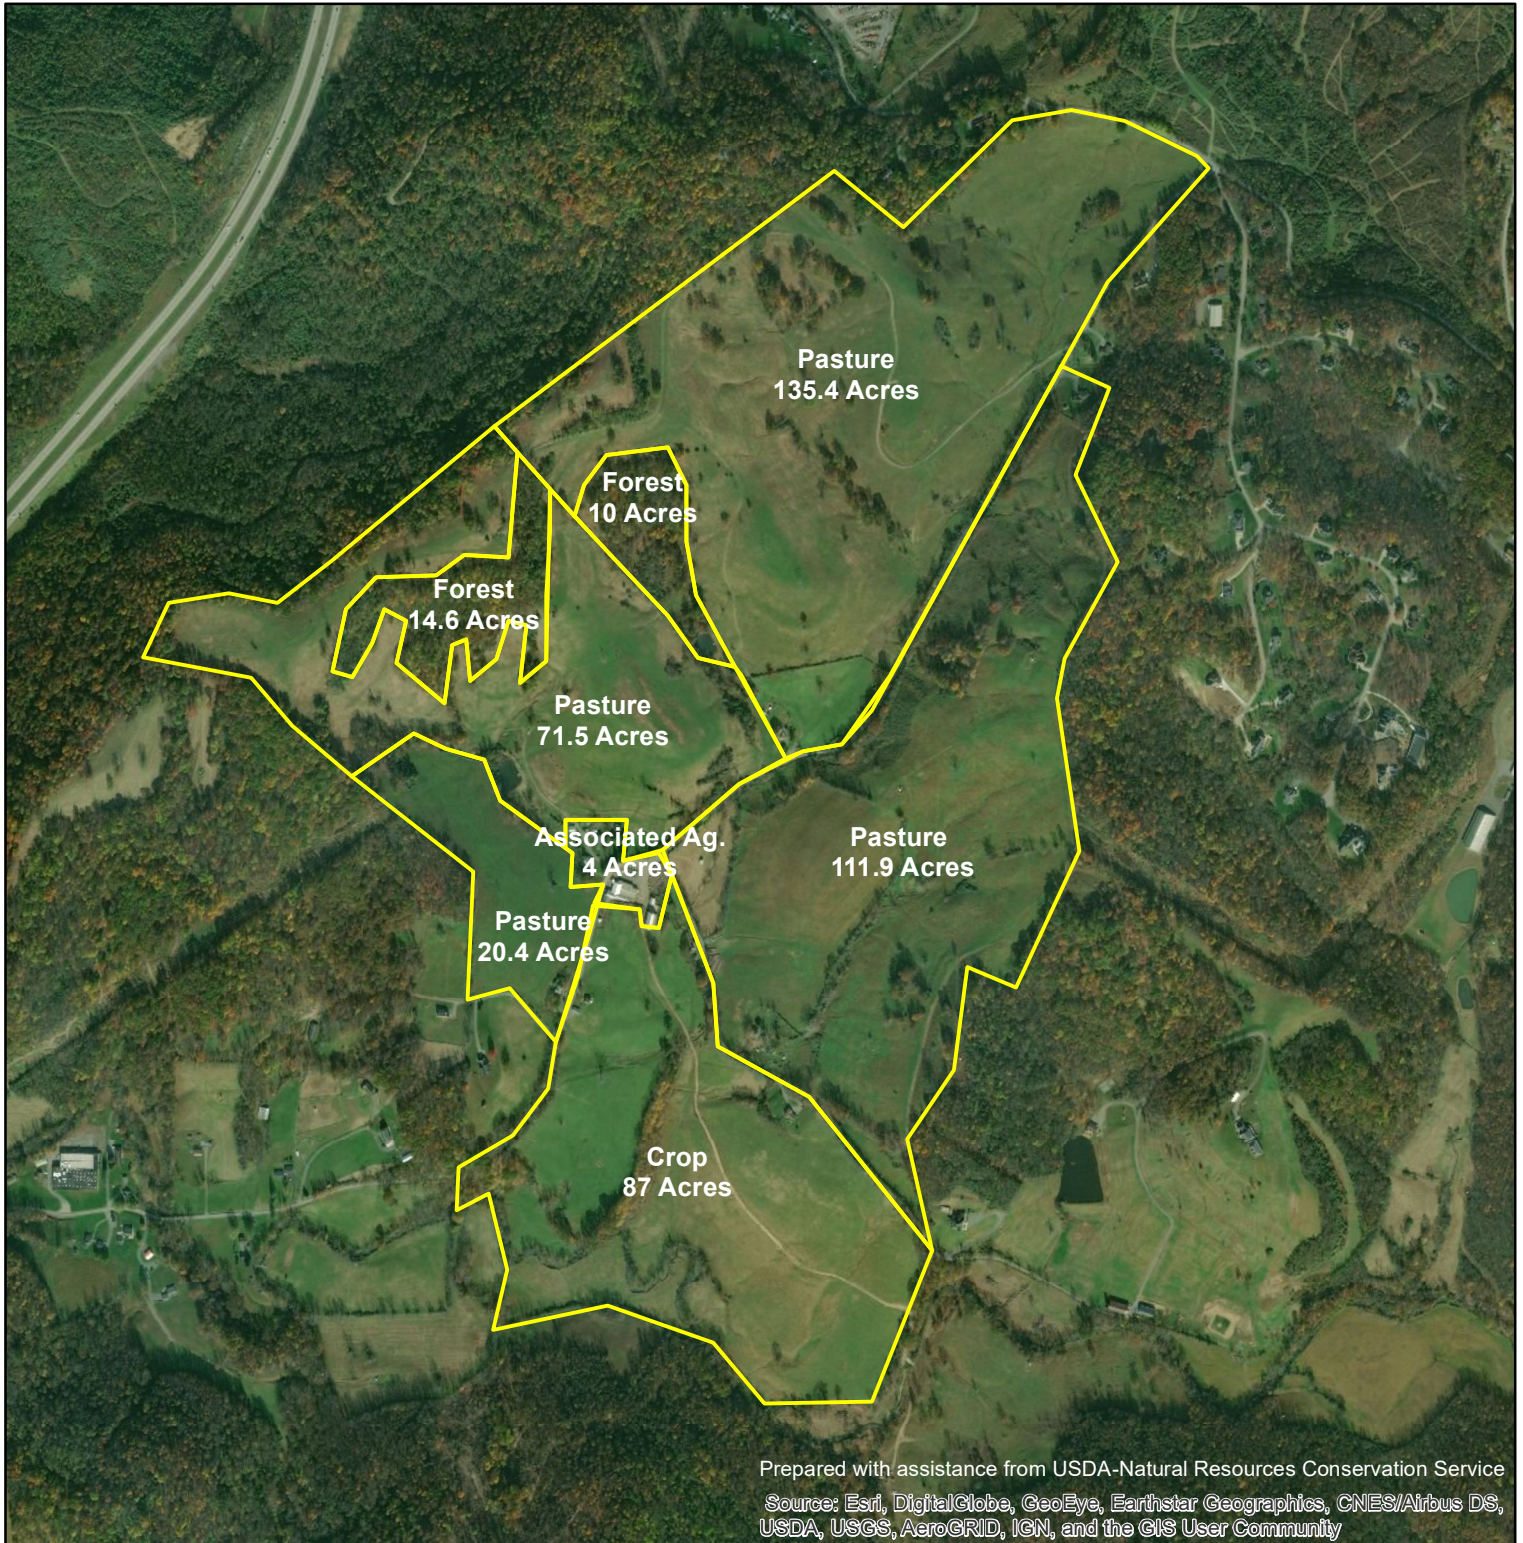

Land Use Map

Customer(s): John Doe
District: WV Conservation District

NRCS WV State Office
Agency: USDA-NRCS
Assisted By: Matt Oliver

Total Offered Acres: 453.6