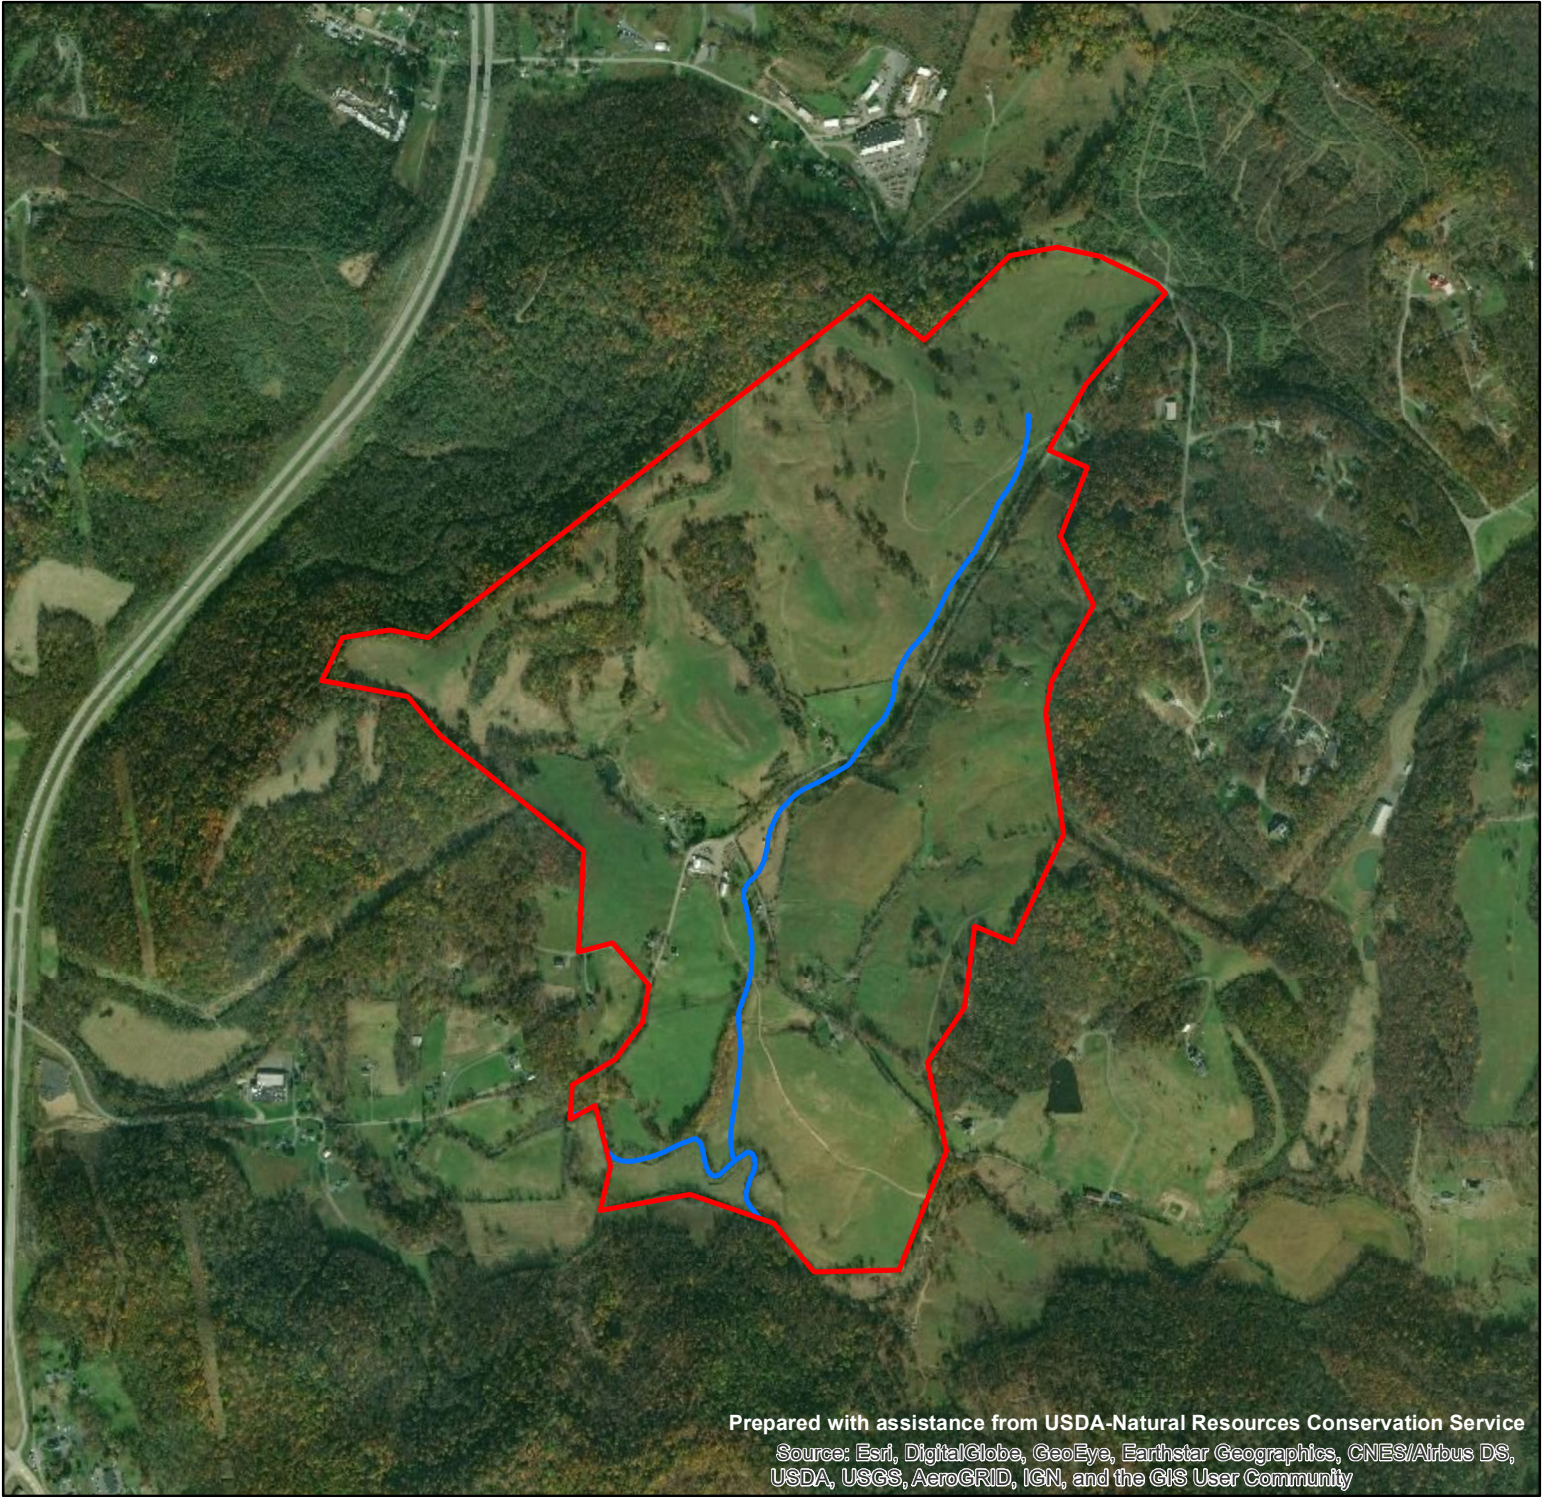

Stream Map

Customer(s): John Doe
District: WV Conservation District

NRCS WV State Office
Agency: USDA-NRCS
Assisted By: Matt Oliver

Legend

-  Boundary
-  Stream