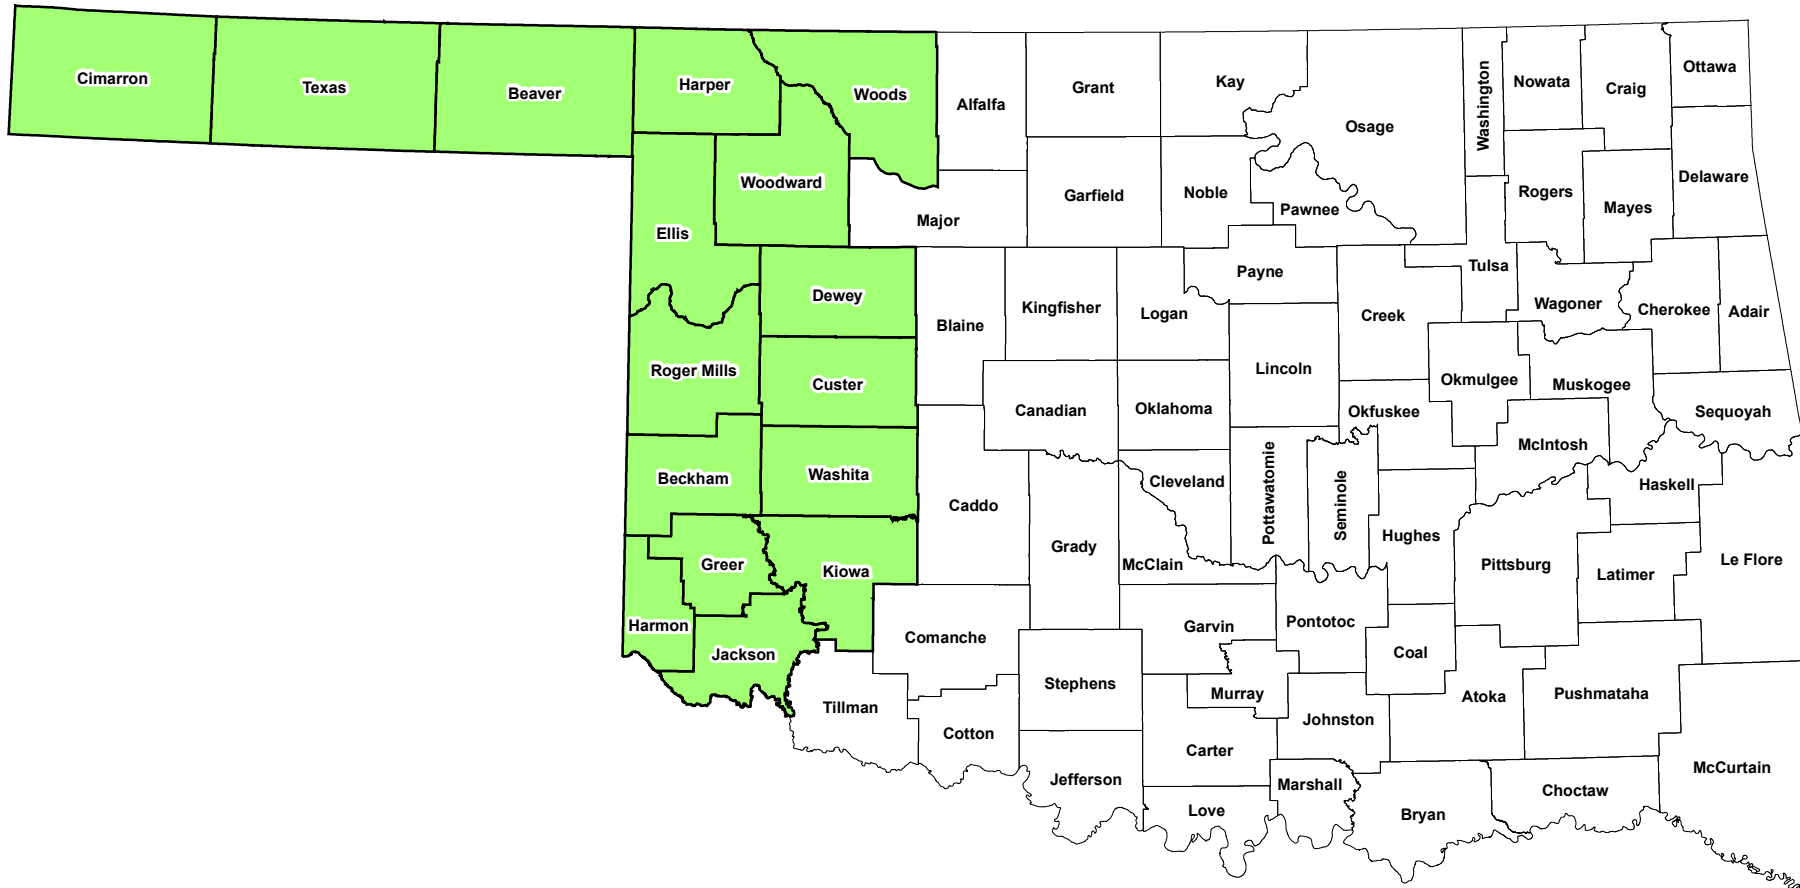

# Oklahoma NRCS Air Quality Initiative

United States Department of Agriculture

Natural Resources Conservation Service

## Legend

-  County Boundary
-  Program County