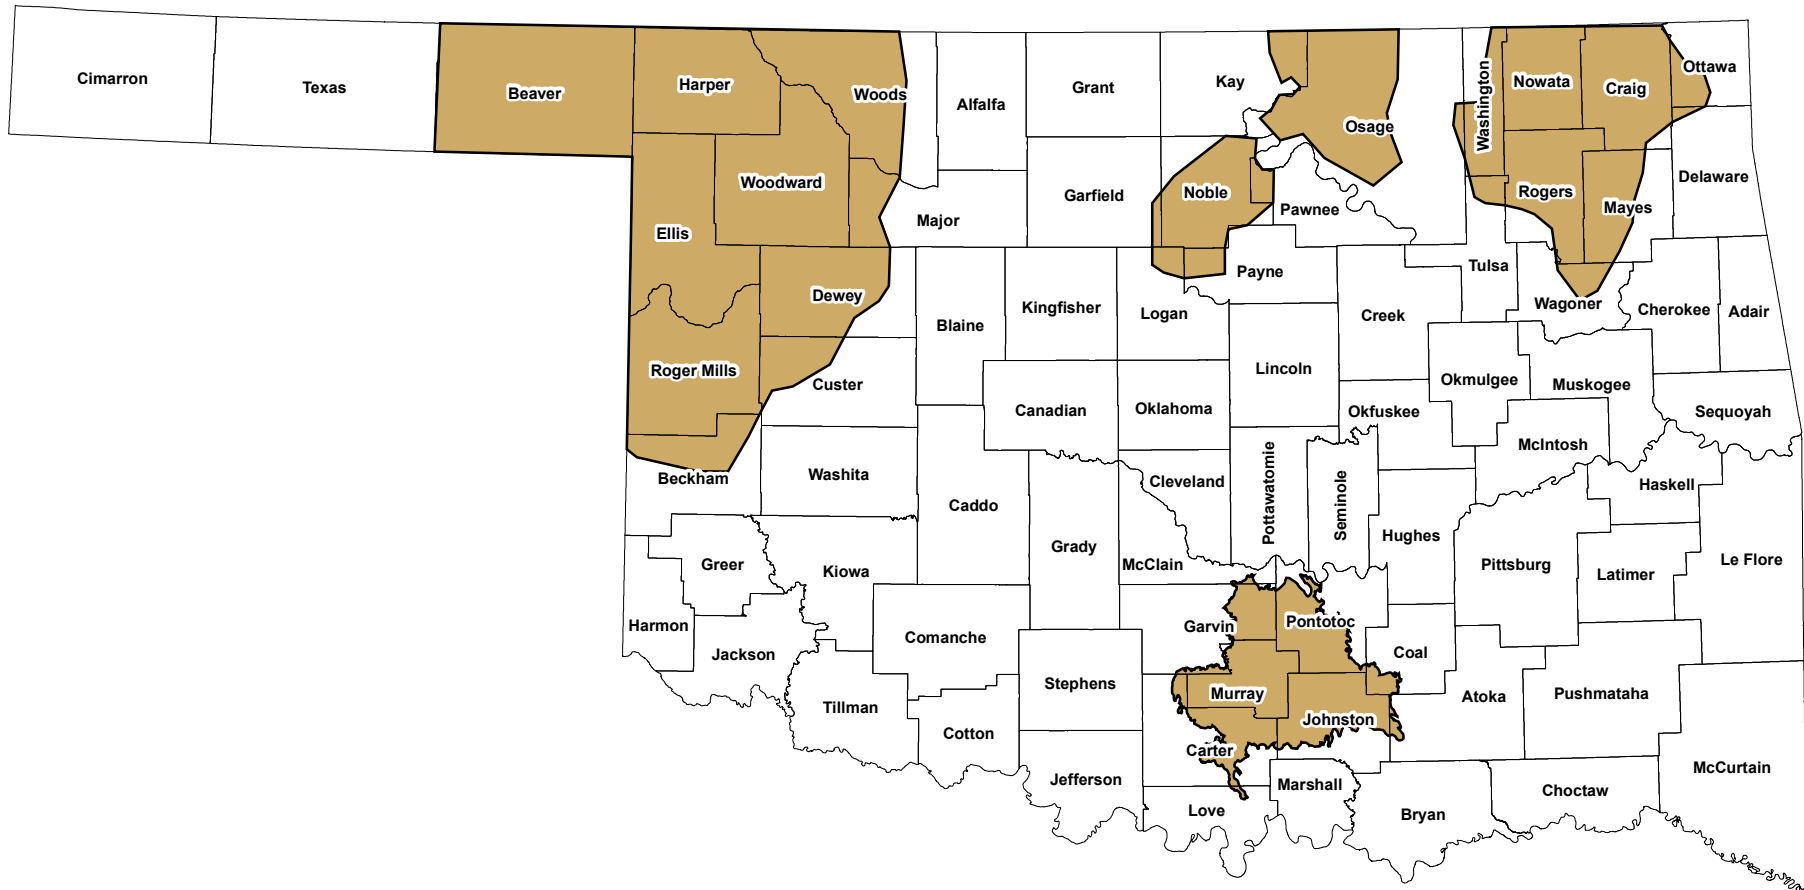

Oklahoma NRCS Great Plains Grasslands Initiative

United States Department of Agriculture

Natural Resources Conservation Service

Legend

-  County Boundary
-  Program Areas