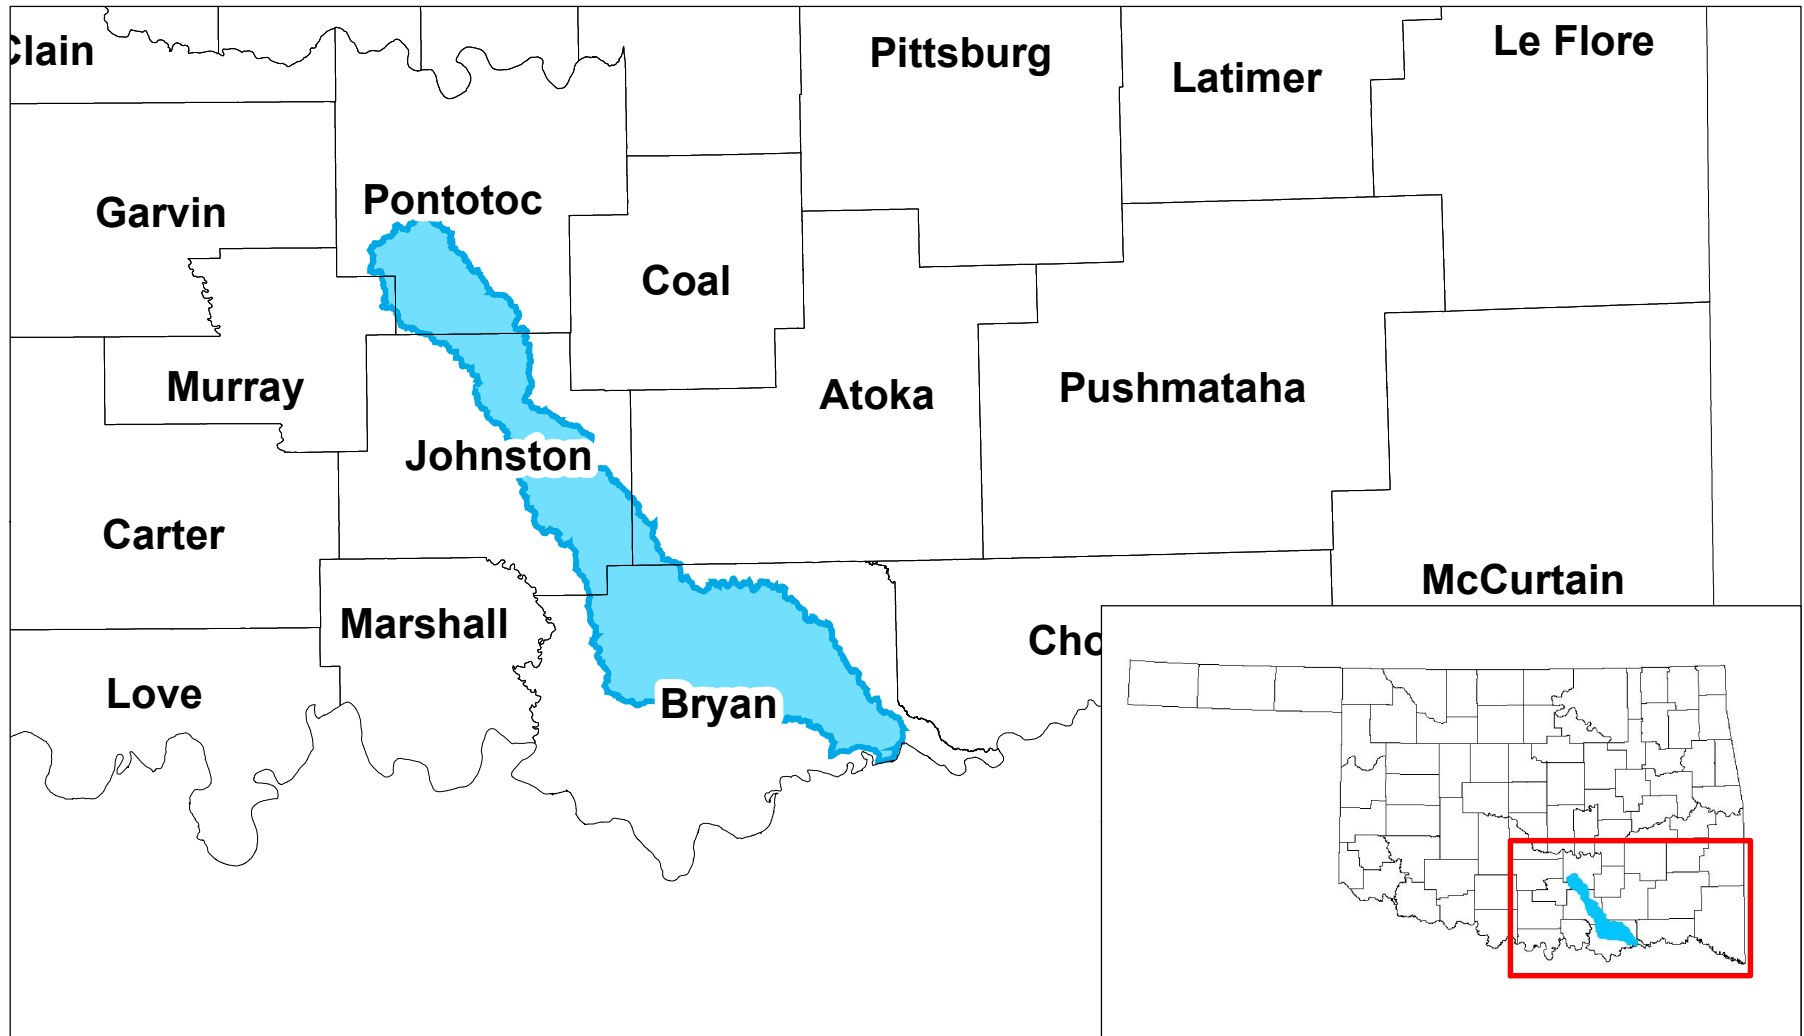

Oklahoma NRCS WaterSMART Initiative Blue River Watershed

United States Department of Agriculture

Natural Resources Conservation Service

Legend

-  County Boundary
-  Blue River Watershed