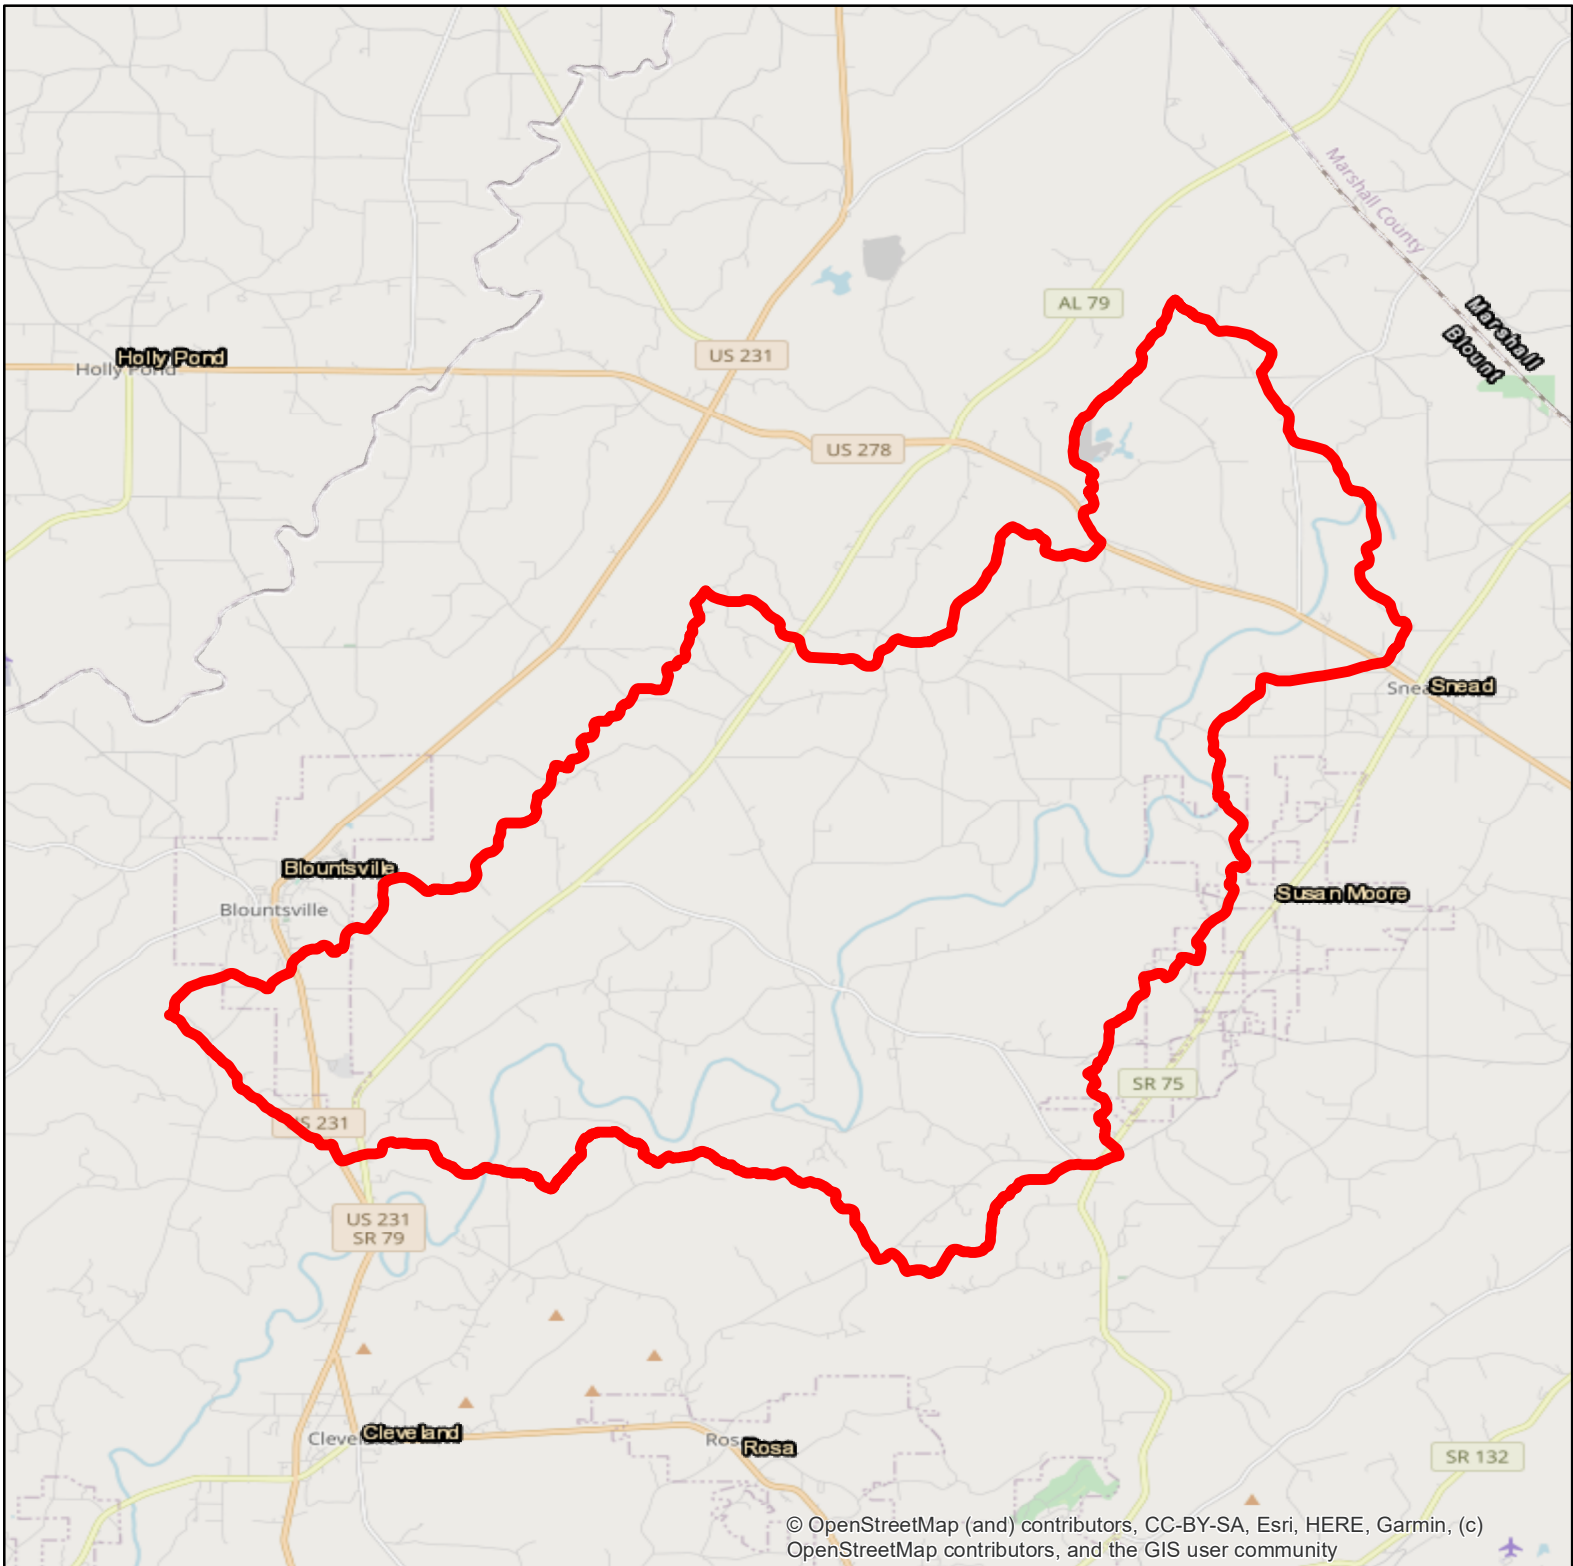

# NWQI -- Graves Creek

**Legend**

 Graves Creek (031601110202 HUC)