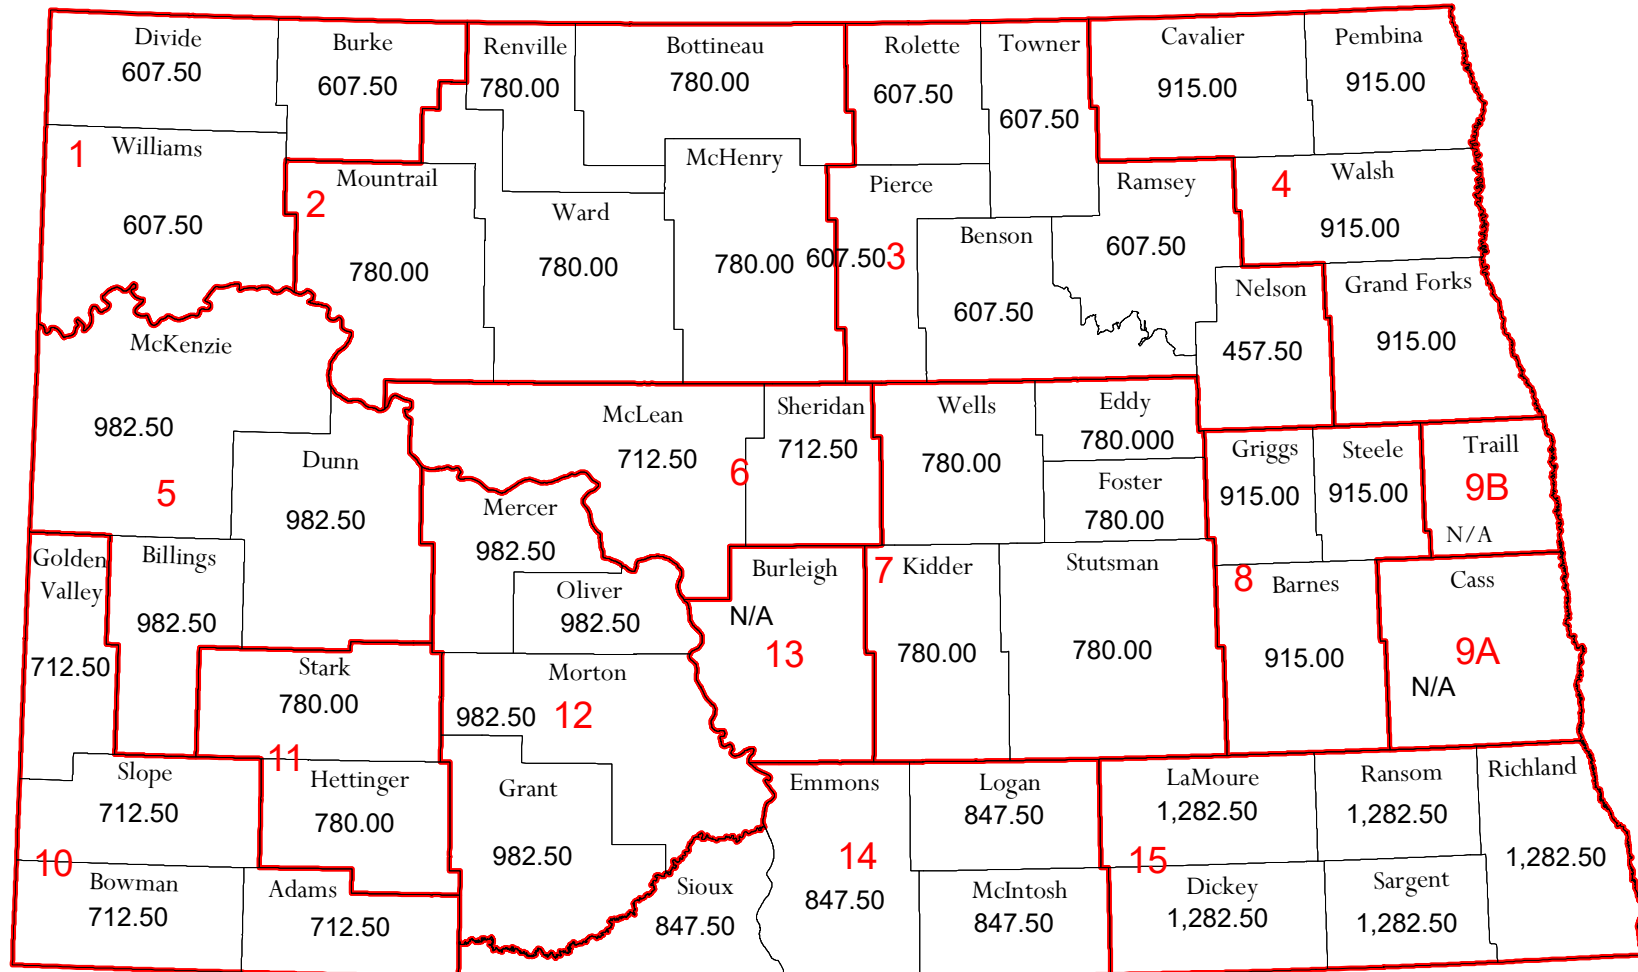

# 2024 North Dakota Wetland Reserve Easements GARC Non-Cropland Values by Region 30 Year Value