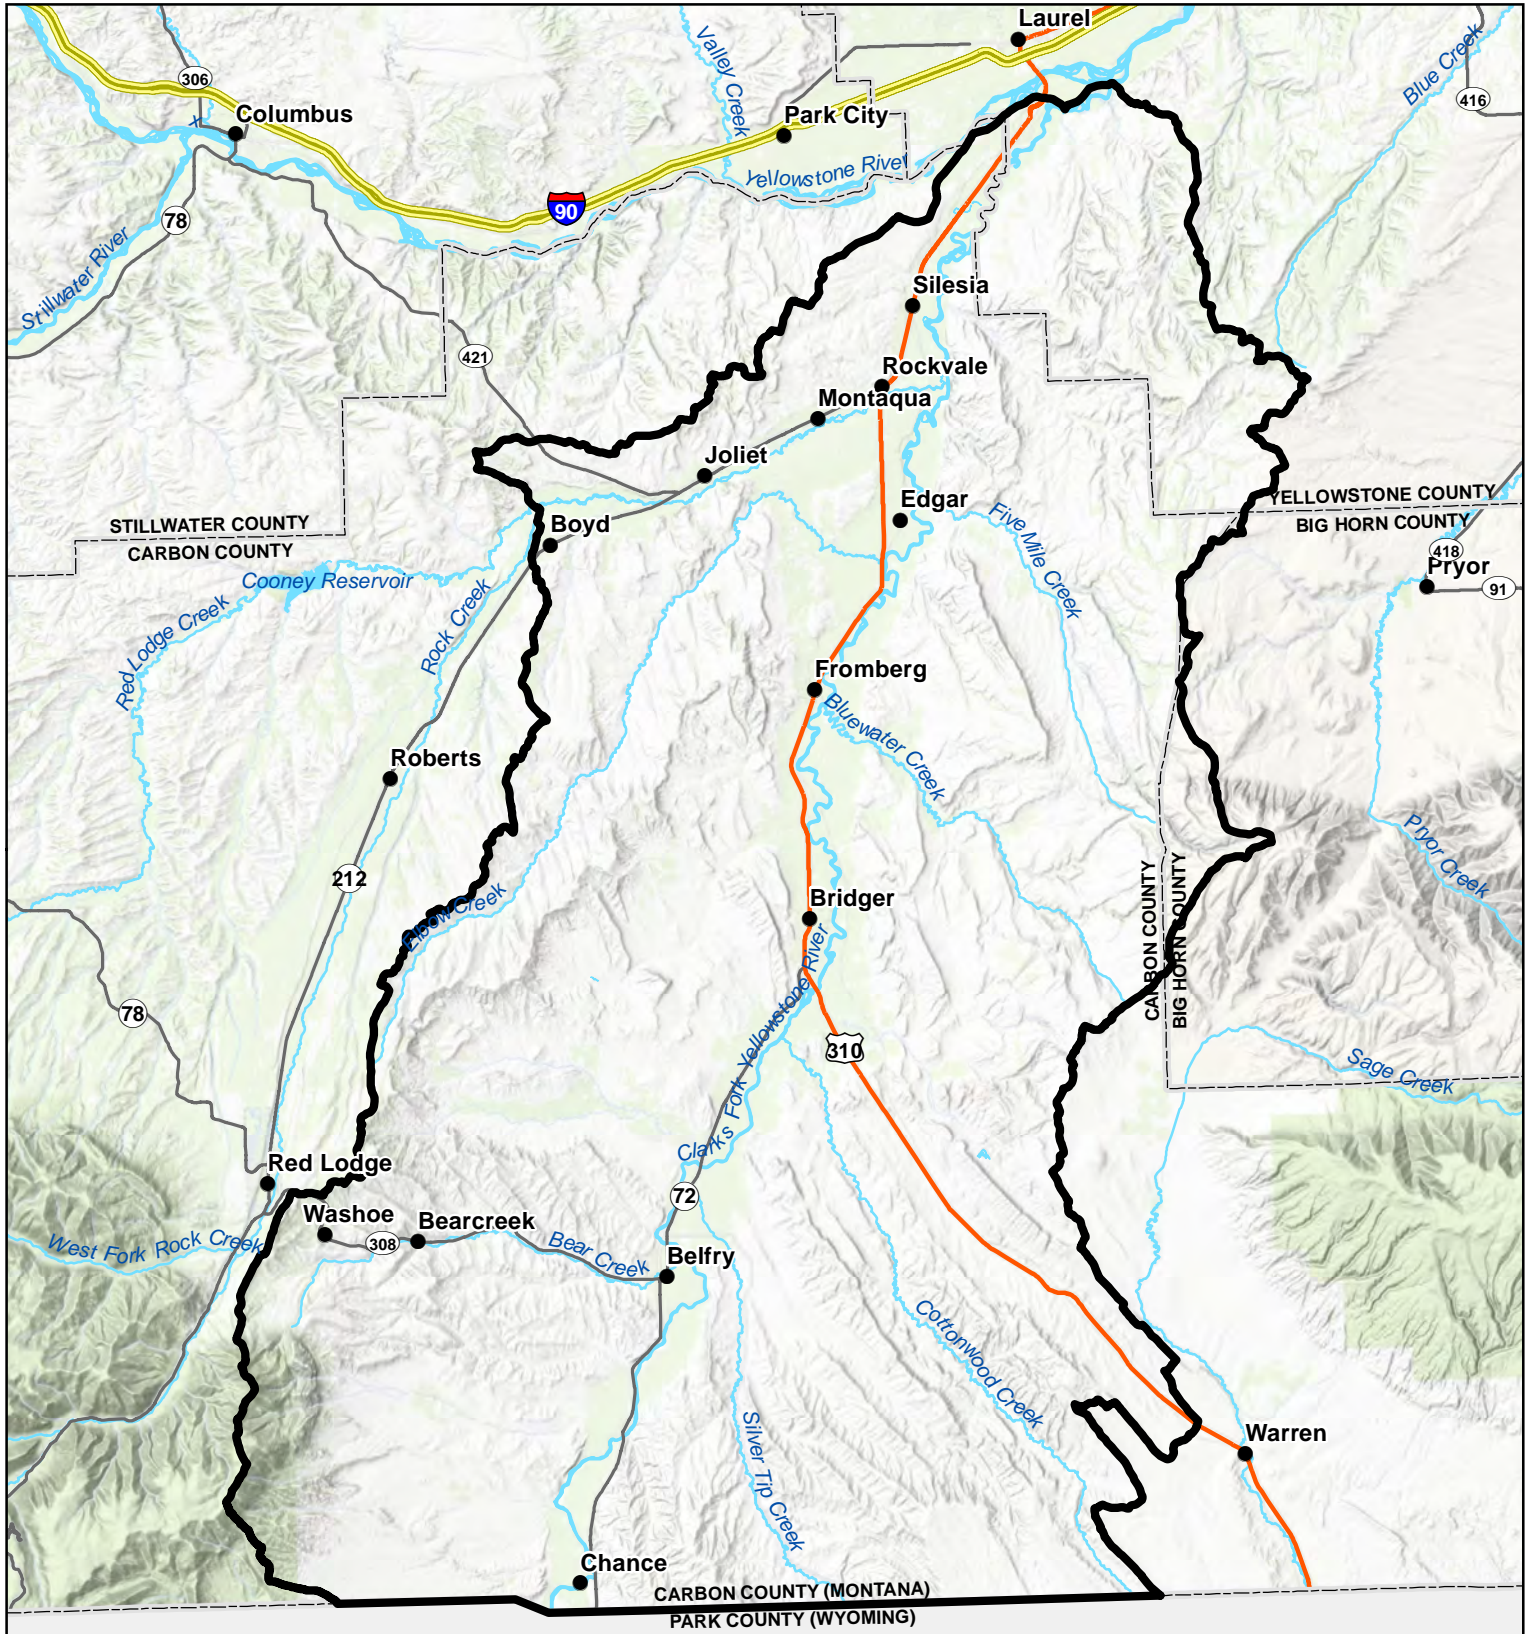

Clarks Fork of the Yellowstone - Fromberg

Carbon, Yellowstone and Big Horn Counties, Montana

- Project Area (574,295 ac)
- County
- Town
- Stream
- Waterbody