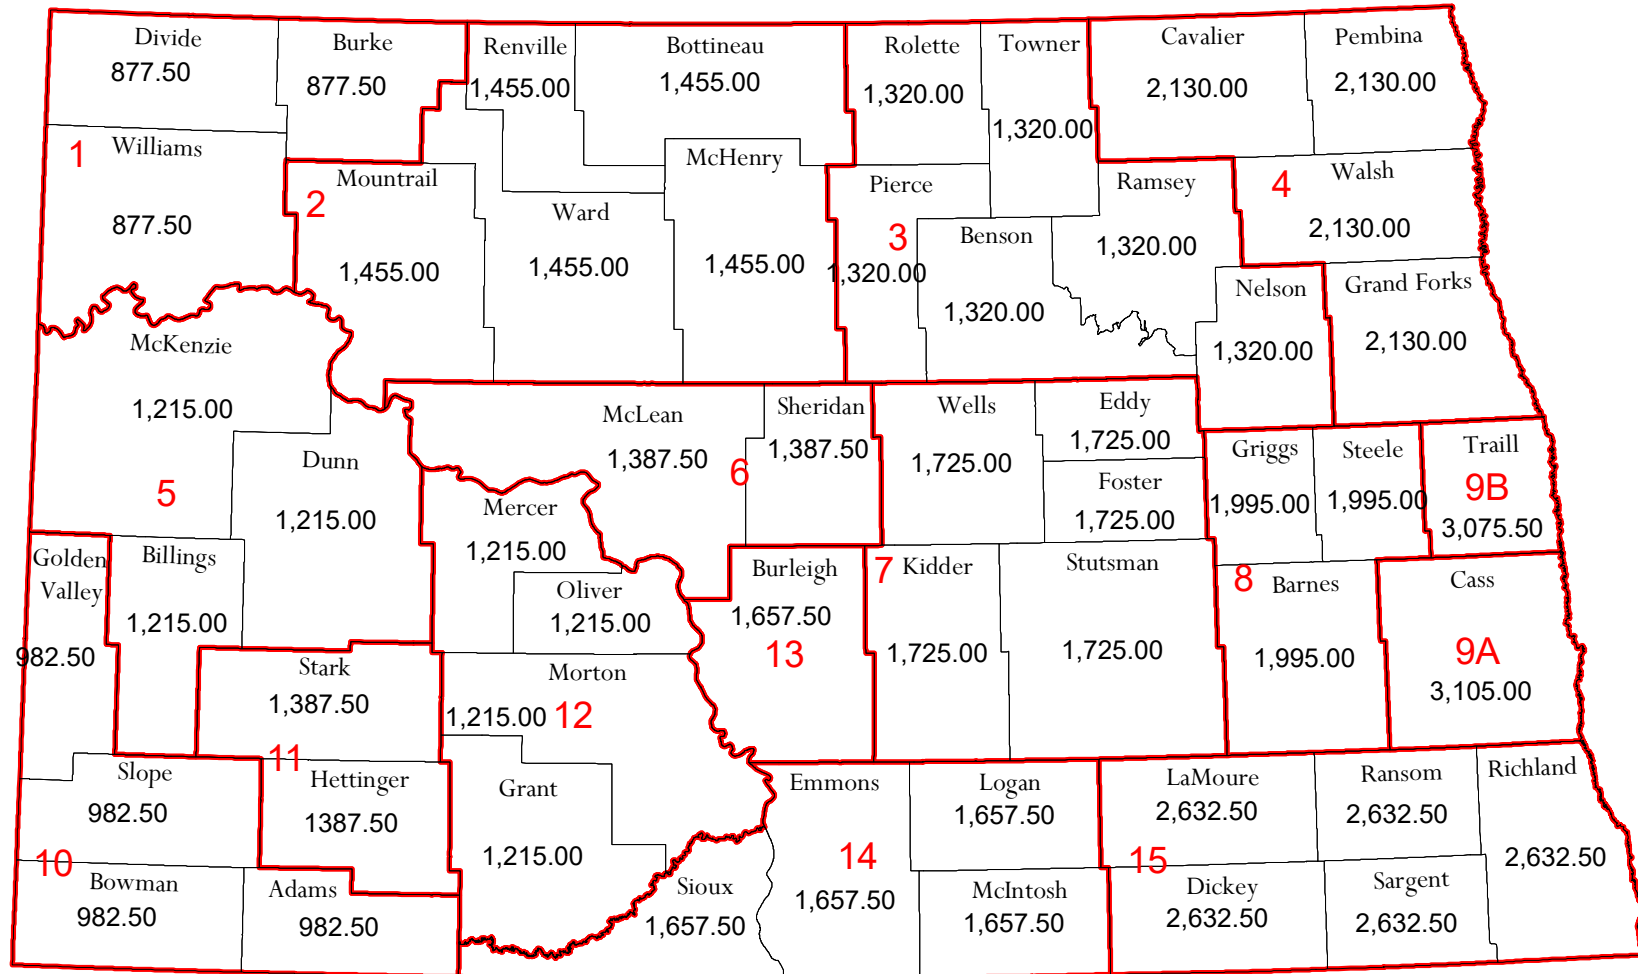

2024 North Dakota Wetland Reserve Easements GARC Cropland Values by Region 30 Year Value

Approved